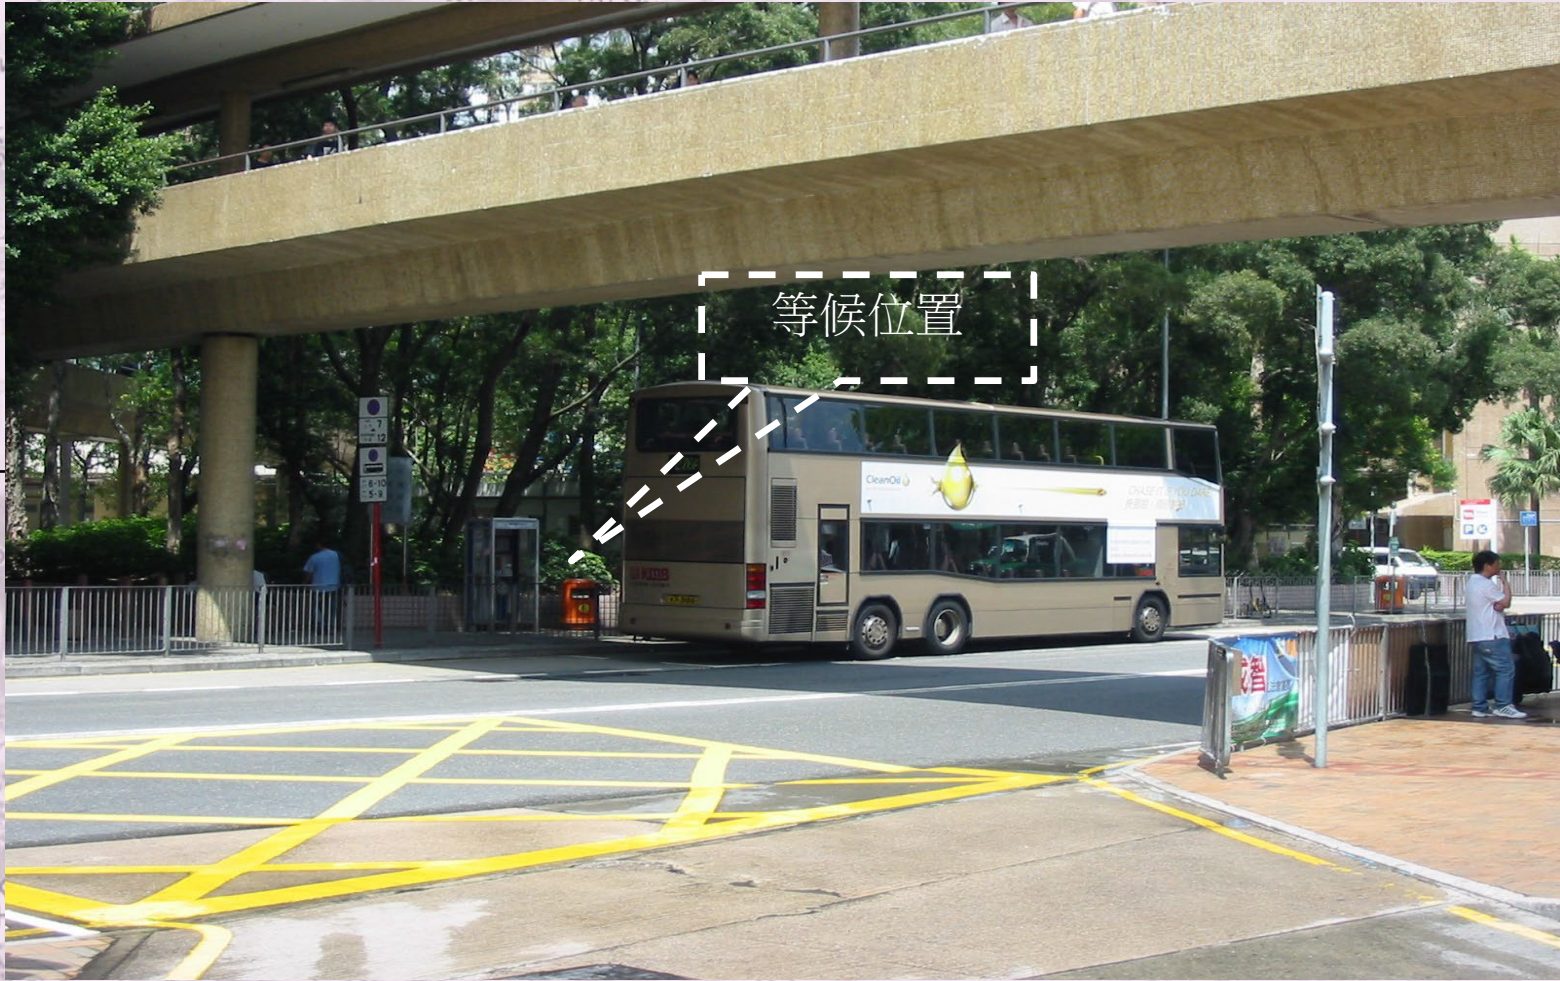

北區醫院 - 非緊急救護車上落處

NDH - NEATS Pick-up Point

Hospital Authority
New Territories East Cluster

Quality Effective Health Care

北區社區健康中心大樓 NDCHC

Hospital Authority
New Territories East Cluster

Quality Effective Health Care

港鐵上水站 - 旭埔苑天橋底(彩園路) MTR Sheung Shui Station - under Yuk Po Court footbridge (Choi Yuen Road)

翠麗花園 - 對出馬會道巴士站 Tsui Lai Garden - Jockey Club Road Bus Stop

Hospital Authority
New Territories East Cluster

Quality Effective Health Care