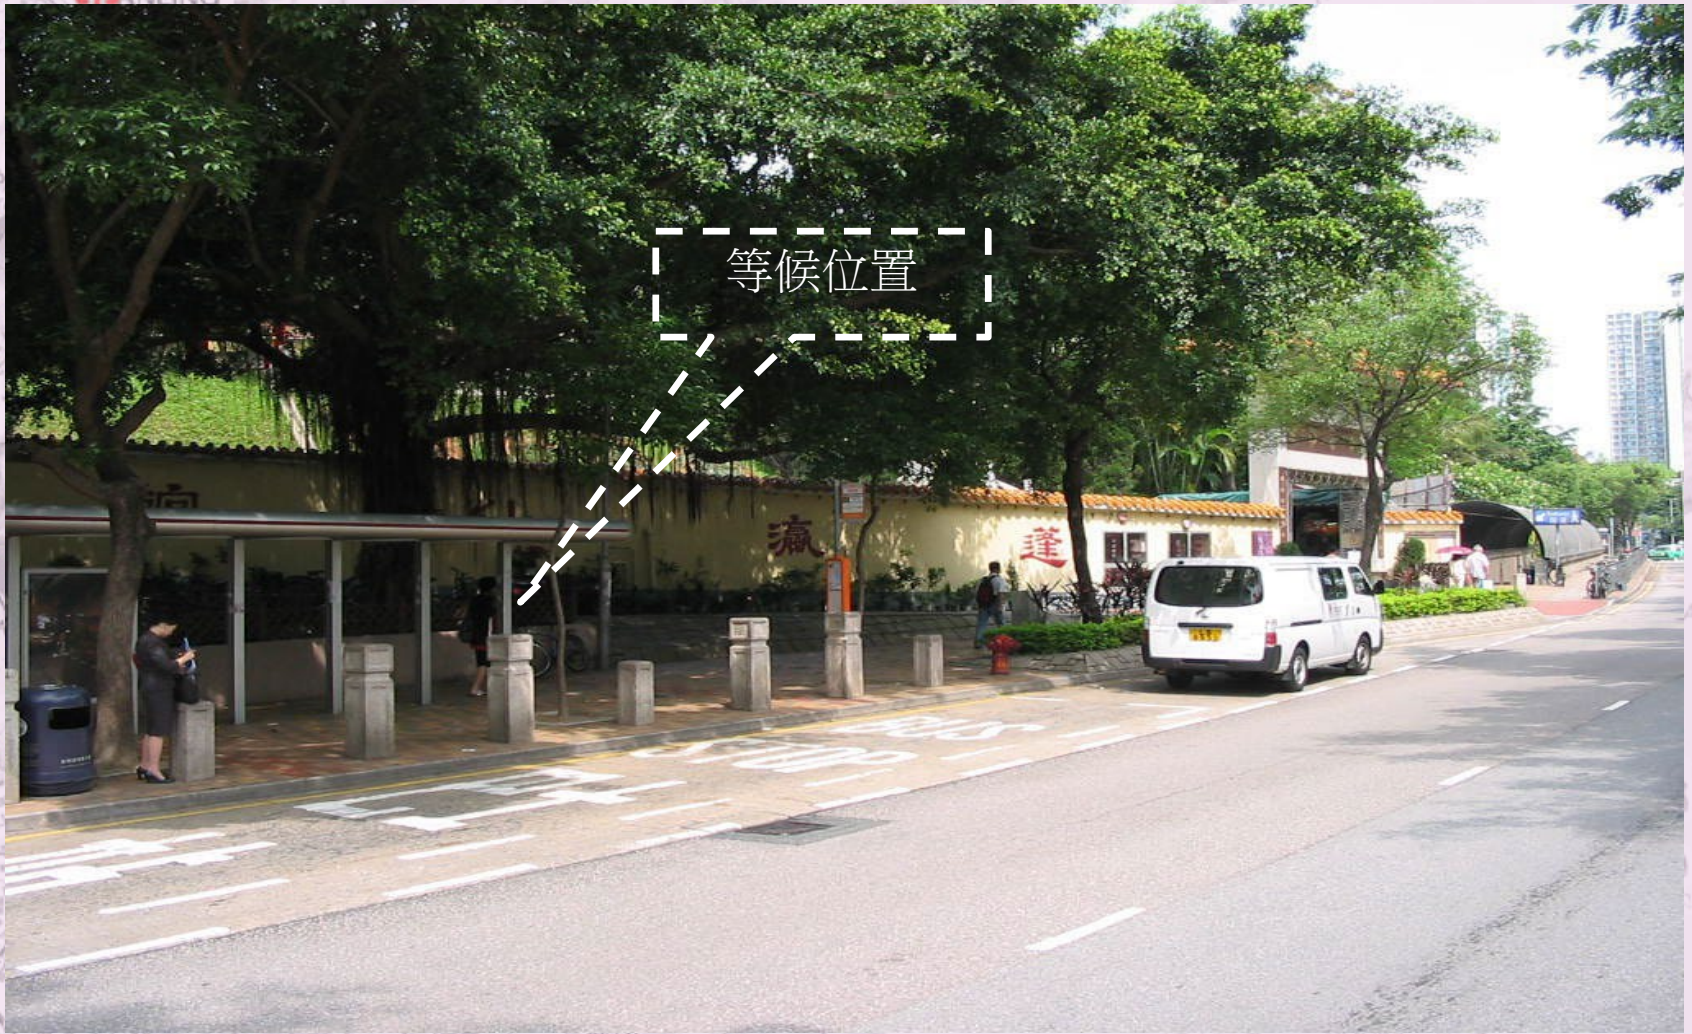

欣麗閣

等候位置

Hospital Authority
New Territories East Cluster

Quality Effective Health Care

蓬瀛仙館巴士站(百和路)

Fung Ying Seen Koon Bus Stop (Pak Wo Road)

Hospital Authority
New Territories East Cluster

Quality Effective Health Care

百和路遊樂場巴士站(嘉盛苑對出)

Pak Wo Road Children Playground Bus Stop
(Opposite to Ka Shing Court)

Hospital Authority
New Territories East Cluster

Quality Effective Health Care

華慧園巴士站(百和路)

Glamour Garden Bus Stop (Pak Wo Road)