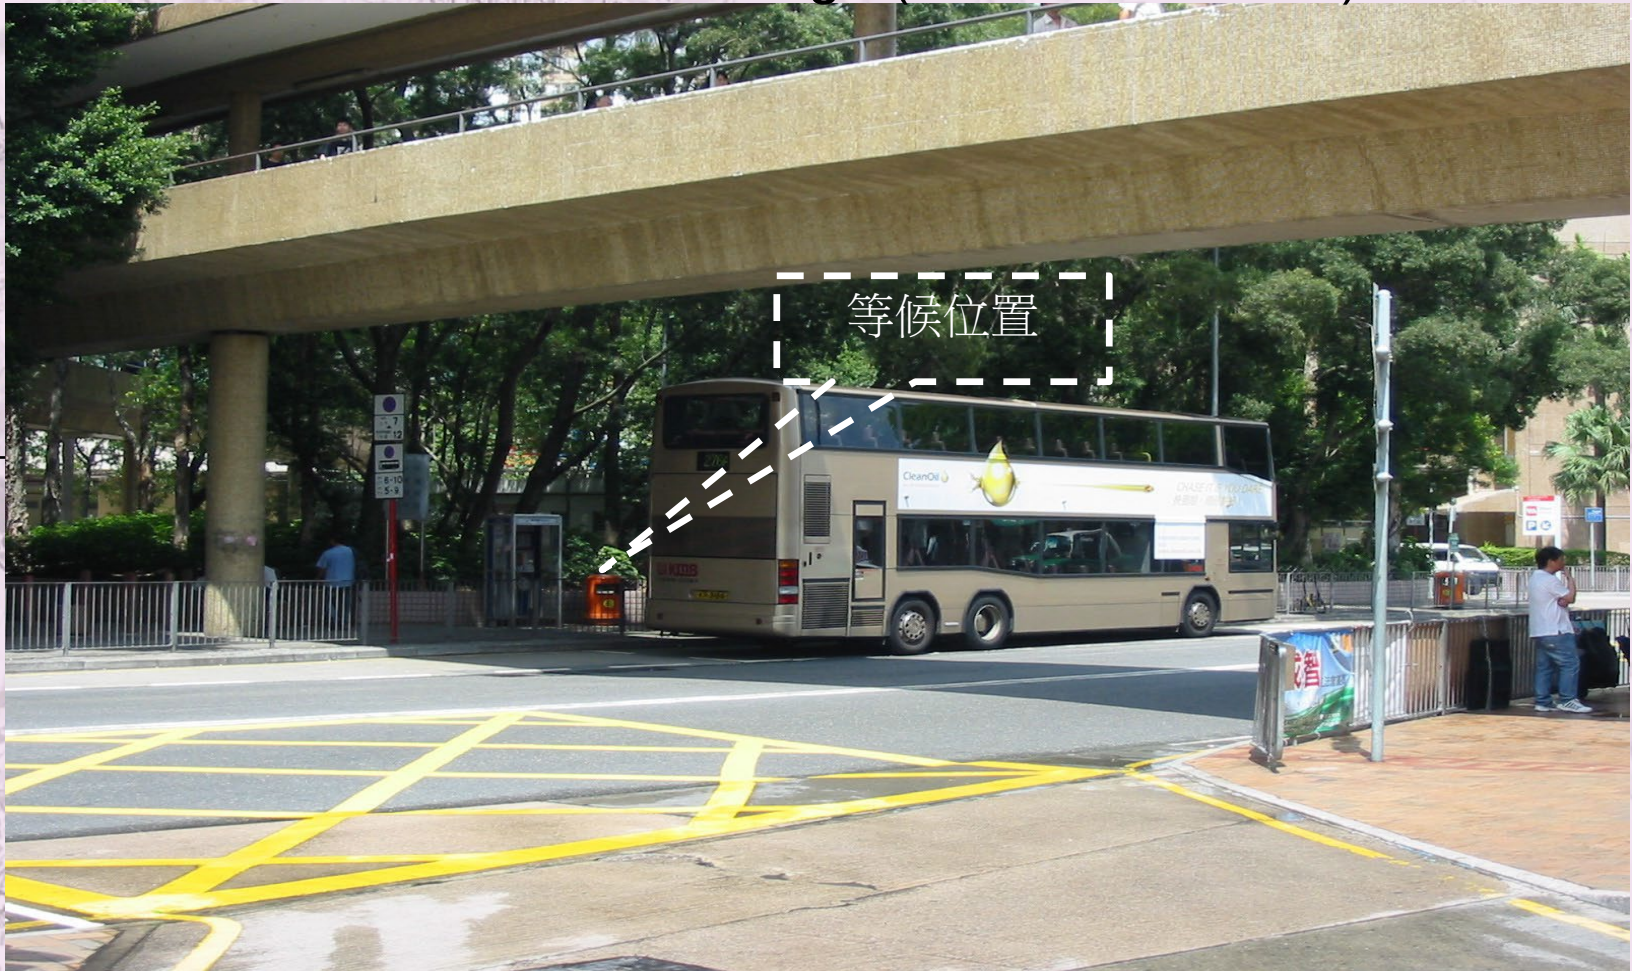

Hospital Authority

New Territories East Cluster

Quality Effective Health Care

北區社區健康中心大樓 NDCHC

Hospital Authority
New Territories East Cluster

Quality Effective Health Care

港鐵上水站－旭埔苑天橋底(彩園路)

MTR Sheung Shui Station – under
Yuk Po Court footbridge (Choi Yuen Road)